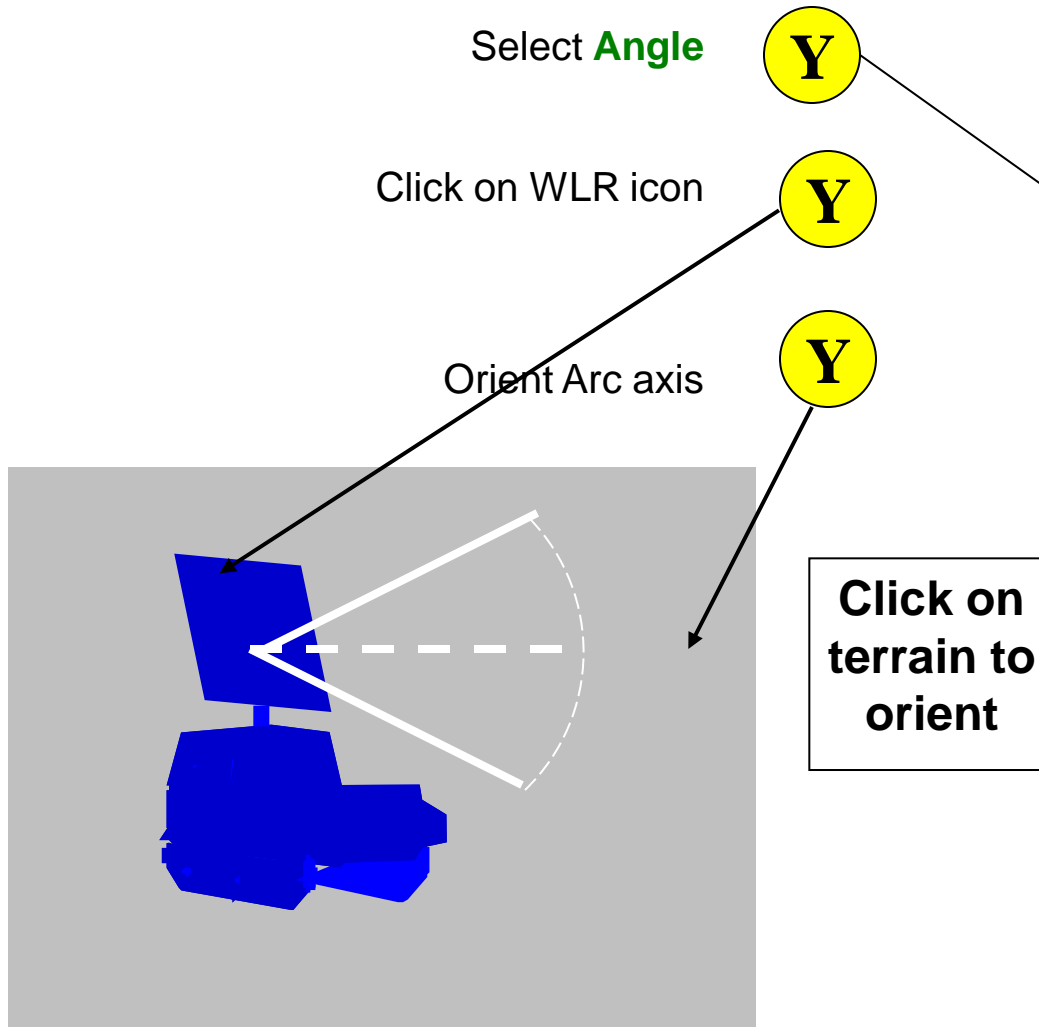

WLR

Orient Operating Arc

DEPLOY	START	ADMIN				
GROUP	1	2	3	4	5	
	6	7	8	9	10	
RE-ORG	001	FORCE	001			
COUNTER	00000.00					
TIMER	00:00:00:00					
GR99A	PP	02000	87001			
RTE	ALT	DEL	CAN	COPY		
ISTOP/GD	HALT		Go			
MOVE	SHOW	SPEED	MAXIMUM			
MOUNT	TRANSFER		ASSIGN			
DISMNT	LINE-F	DEFL	PIT			
VIEW	FORWARD	LOS	FACE			
IC	GP	FM	FC	SD		
ROE	HOLD	SMOKE	GRENADE			
LOSSES	TRACKER		OPFOR			
INFO	DATA		DETECT			
	MISC	ISR				
DFIR	FORM	SOP	URBAN			
IFIR	AYN	ENG	LOG			
WLR	ON/OFF	ANGLE				
	SETUP	REPORT				
MMR	FOOT	SAR	GMTI			
SENSOR						
DESIG						
CUE TGT						
INFO						
L	| | | | | | | | | | | | | | | | | | | | | |					
Zm	DF	1	2	3	4	5
PREV	NEXT	PAN		GRID		
CLDS	FRDS	ENMY	HULK	DBS		
CLEAR	UP	DN	PRINT