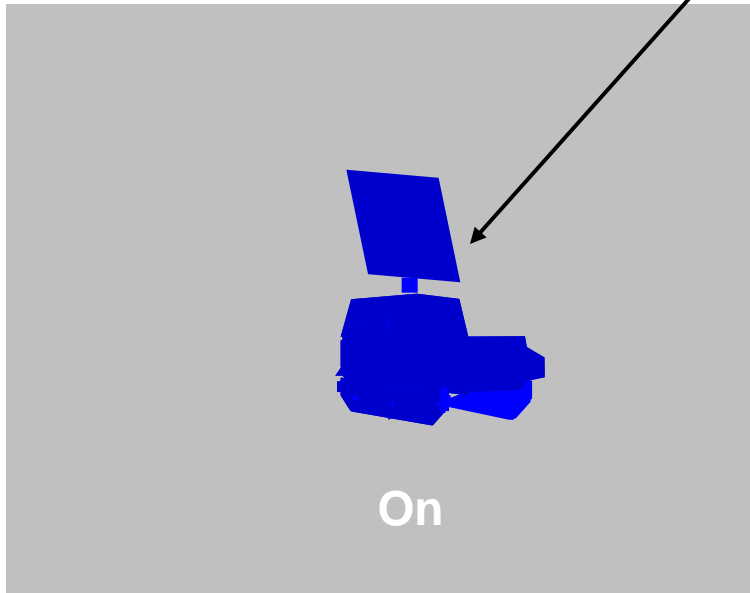

WLR

Turn WLR On/Off

Select **On/Off**

Click on WLR icon

Toggle between **On** or Setup / **Off**.

DEPLOY	START	ADMIN			
GROUP	1 2 3 4 5				
	6 7 8 9 10				
RE-ORG	001	FORCE	001		
COUNTER	00000	.00			
TIMER	00:00:00:00				
GR99A	PP	02000	87001		
RTE	ALT	DEL	CAN	COPY	
ISTOP/GD	HALT	Go			
MOVE	SHOW	SPEED	MAXIMUM		
MOUNT	TRANSFER		ASSIGN		
DISMNT	LINE-F	DEFL	PIT		
VIEW	FORWARD	LOS	FACE		
IC	GP	FM	FC	SD	
ROE	HOLD	SMOKE	GRENADE		
LOGSBS	TRACKER		OPFOR		
INFO	DATA		DETECT		
	MISC		ISR		
DFIR	FORM	SOP	URBAN		
IFIR	AYN	ENG	LOG		
	ON/OFF		ANGLE		
WLR	SETUP		REPORT		
MMR	FOOT	SAR	GMTI		
SENSOR					
DESIG					
CUE TGT					
INFO					
L					
Zm	DF	1	2	3	4 5
PREV	NEXT	PAN		GRID	
CLDS	FRDS	ENMY	HULK	OBS	
CLEAR	UP	DN	PRINT		

WLR Alert Message

If a WLR icon is 'Set up' and 'On' and a detection occurs:

- A **white circle** is displayed around the detecting icon
- An **Alert Message** is displayed at the base of the display screen