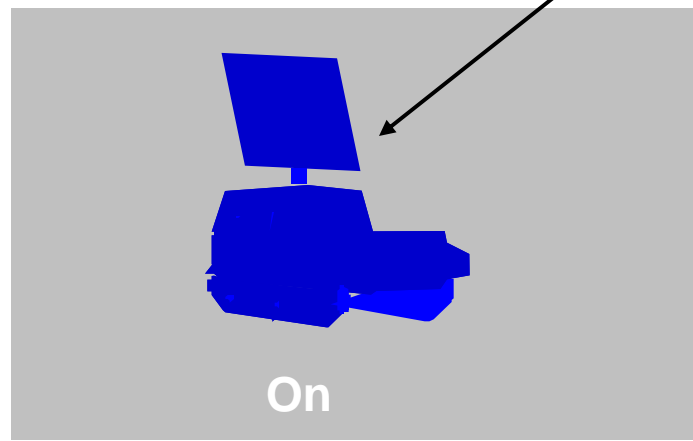

WLR Icon Status/Detection Report

Select **REPORT**

Click on WLR icon

Display WLR Status and Detection Report(S)

DEPLOY	ADMIN				
GROUP	1	2	3	4	5
	6	7	8	9	10
RE-ORG	001	FORCE	001		
COUNTER	00000	.00			
TIMER	00:00:00:00				
GR99A	PP	02000	87001		
RTE	ALT	DEL	CAN	COPY	
I STOP/GD	HALT		Go		
MOVE	SHOW	SPEED	MAXIMUM		
MOUNT	TRANSFER	ASSIGN			
DISMNT	LINE-F	DEFL	PIT		
VIEW	FORWARD	LOS	FACE		
IC	GP	FM	FC	SD	
ROE	HOLD	SMOKE	GRENAD		
LOGSBS	TRACKER	OPFOR			
INFO	DATA		DETECT		
	MISC	ISR			
DFIR	FORM	SOP	URBAN		
IFIR	AYN	ENG	LOG		
WLR	ON/OFF	ANGLE			
	SETUP	REPORT			
MMR	FOOT	SAR	GMTI		
SENSOR					
DESIG					
CUE TGT					
				INFO	
	L				
ZM	DF	1	2	3	4
		5			
PREV	NEXT	PAN	GRID		
CLDS	FRDS	ENMY	HULK	DBS	
CLEAR	UP	DN	PRINT		
					00:00:01:46