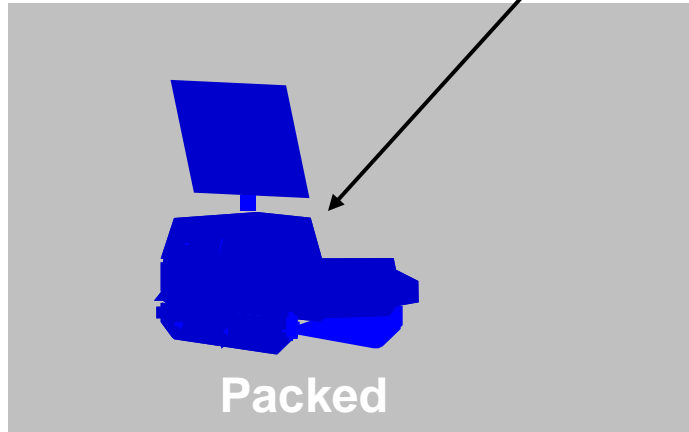

WLR Setup/Packed

Select **Setup**

Click on WLR icon:

Toggle between **Setup / Off** or **Packed**

DEPLOY	START	ADMIN			
GROUP	1	2	3	4	5
	6	7	8	9	10
RE-ORG	001	FORCE	001		
COUNTER	00000.00				
TIMER	00:00:00:00				
GR99A	PP	02000	87001		
RTE	ALT	DEL	CAN	COPY	
ISTOP/GD	HALT		GO		
MOVE	SHOW	SPEED	MAXIMUM		
MOUNT	TRANSFER		ASSIGN		
DISMNT	LINE-F	DEFL	PIT		
VIEW	FORWARD	LOS	FACE		
IC	GP	FM	FC	SD	
RDE	HOLD	SMOKE	GRENADE		
LOGSES	TRACKER		OPFOR		
INFO	DATA		DETECT		
	MISC		ISR		
DFIR	FORM	SOP	URBAN		
IFIR	AYN	ENG	LOG		
WLR	ON/OFF	ANGLE			
	SETUP	REPORT			
MMR	FOOT	SAR	GMTI		
SENSOR					
DESIG					
CUE TGT					
INFO					
L					
ZM	DF	1	2	3	4
PREV	NEXT	PAN		GRID	
CLDS	FRDS	ENMY	HULK	OBS	
CLEAR	UP	DN	PRINT		